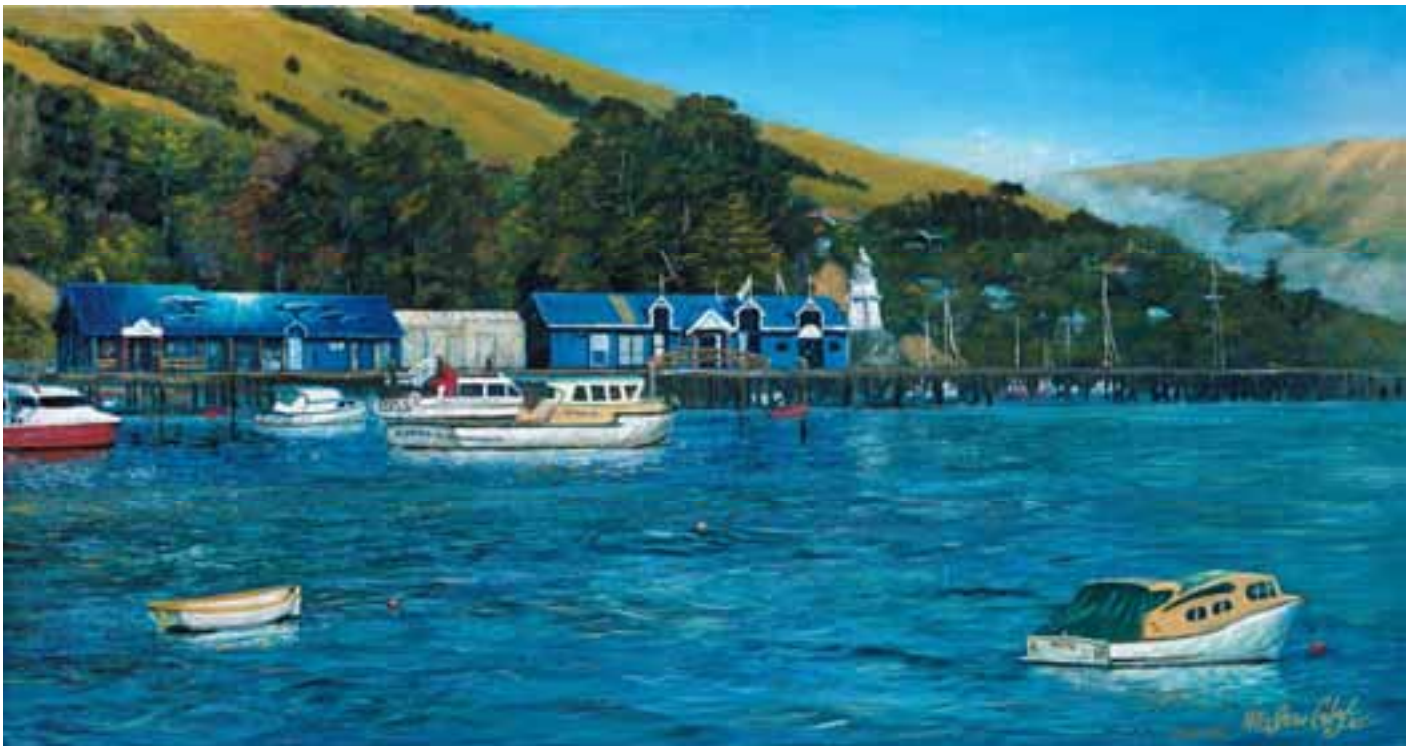

Akaroa Harbour—Available to special order as a 15" x 28" (375 x 700 mm) image with a 1" border.
(Cat. No: P1-410)